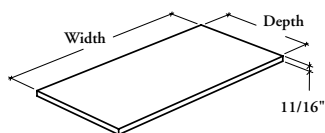

freestanding storage & accessories

Xpress

BSHE

Shelf for Storage Cabinet

The shelf is an organizational tool for use in wardrobe and high storage cabinets.

WHAT'S INCLUDED

1 shelf with mounting hardware.

NOTES

BSHE16 is compatible with storage from list above with nominal depth 18".

BSHE18 is compatible with storage from list above with nominal depth 20" or 24".

For the Divided Wardrobe Cabinet (BSWCS or BSWCG), you must specify a shelf that is half the width of the storage.

PRODUCT OPTIONS

Depth	Width	Finish
16, 18	12, 15, 18, 24, 30, 36	Source Laminate

SAMPLE ORDER CODE

BSHE 16	36	XS
----------------	-----------	-----------

DIMENSIONS INCHES / MM

D	W
16 / 406	12 / 305
16 / 406	15 / 381
16 / 406	18 / 457
16 / 406	24 / 610
16 / 406	30 / 762
16 / 406	36 / 914
18 / 457	12 / 305
18 / 457	15 / 381
18 / 457	18 / 457
18 / 457	24 / 610
18 / 457	30 / 762
18 / 457	36 / 914