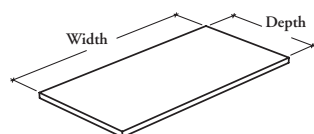

freestanding storage & accessories

Xpress

BSHE

Shelf for Storage Cabinet

The shelf is an organizational tool for use in wardrobe and high storage cabinets.

WHAT'S INCLUDED

1 shelf with mounting hardware.

NOTES

For the Divided Wardrobe Cabinet (BSWD or BSWGd), you must specify a shelf that is half the width of the storage.

PRODUCT OPTIONS

| Depth | Width | Finish |
|-------|------------------------|-----------------|
| 16 | 12, 15, 18, 24, 30, 36 | Source Laminate |

SAMPLE ORDER CODE

| | | |
|----------------|-----------|-----------|
| BSHE 16 | 36 | XS |
|----------------|-----------|-----------|

DIMENSIONS INCHES / MM

| D | W |
|----------|----------|
| 16 / 406 | 12 / 305 |
| 16 / 406 | 15 / 381 |
| 16 / 406 | 18 / 457 |
| 16 / 406 | 24 / 610 |
| 16 / 406 | 30 / 762 |
| 16 / 406 | 36 / 914 |