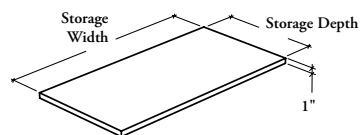

freestanding storage & accessories

Xpress

B S H B

Shelf for Bookcase (1-in)

The shelf is an organizational tool for Bookcase.

WHAT'S INCLUDED

1 shelf with mounting hardware.

NOTES

This shelf is compatible with Bookcase (BSOB) only.

Not all finishes are available as Xpress, Please see Xpress catalogue and/or specification software for details.

PRODUCT OPTIONS

Storage Depth	Storage Width	Finish
12, 18, 20, 24	24, 30, 36	Source Laminate Flintwood (No Cathedral)

SAMPLE ORDER CODE

BSHB 12	36	XS
----------------	-----------	-----------

**DIMENSIONS
INCHES / MM**

D	W
12 / 305	24 / 610
12 / 305	30 / 762
12 / 305	36 / 914
18 / 457	24 / 610
18 / 457	30 / 762
18 / 457	36 / 914
20 / 508	24 / 610
20 / 508	30 / 762
20 / 508	36 / 914
24 / 610	24 / 610
24 / 610	30 / 762
24 / 610	36 / 914