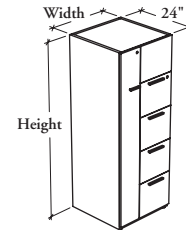

Half Wardrobe Filing Cabinet

This storage provides a lockable storage area for garments and other items combined with filing capabilities to accept legal- and letter-size paper.

WHAT'S INCLUDED

1 half wardrobe cabinet, 4 file drawers, 1 coat rod, 1 adjustable shelf and 1 adjustable wardrobe shelf (81" high only), 4 12" hanging file bars, pulls (as specified), levelers, lock and keys.

WHAT'S EXCLUDED

Top for Solid Storage.

NOTES

This cabinet has a central locking security system that disables the opening of a second drawer.

The wardrobe door has its own locking system.

The storage unit above the file drawers is **not** lockable.

Holes at 1 1/4" intervals on the inside of side panels of the top section allow for shelf adjustment.

The included hanging file bars are to be installed along the width only.

Soft Touch (2) and Standard T/O/S (4) pulls are only available in limited Foundation colors. Refer to the specification software for details.

SAMPLE ORDER CODE

BSF 24	24	81	R	3E	4E	LE	1	E	R
---------------	-----------	-----------	----------	-----------	-----------	-----------	----------	----------	----------

DIMENSIONS INCHES / MM

D	W	H
24 / 610	24 / 610	66 / 1676
24 / 610	24 / 610	72 / 1829
24 / 610	24 / 610	81 / 2057
24 / 610	30 / 762	66 / 1676
24 / 610	30 / 762	72 / 1829
24 / 610	30 / 762	81 / 2057
24 / 610	36 / 914	66 / 1676
24 / 610	36 / 914	72 / 1829
24 / 610	36 / 914	81 / 2057