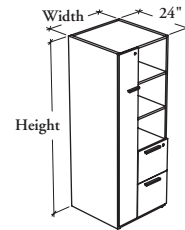

BSFO

Half Wardrobe Unit with File/File – Open Shelves

This storage provides a lockable storage area to store garments and other items combined with the filing capabilities of a pedestal (letter- and legal-size paper).

WHAT'S INCLUDED

1 half wardrobe, 2 file drawers, 1 adjustable wardrobe shelf (81" high only), 1 coat rod, 2 12" hanging file bars, pulls (as specified), levelers, lock and keys, and adjustable shelves as listed below:

	Height		
	66"	72"	81"
Adjustable Shelf	2	2	3

Adjustable Shelf

WHAT'S EXCLUDED

Top for Solid Storage.

NOTES

File drawers have a central locking system. The door has its own locking system.

Holes at 1 1/4" intervals on the inside of side panels of the top section allow for shelf adjustment.

The included hanging file bars are to be installed along the width only.

Soft Touch (2) and Standard T/O/S (4) pulls are only available in limited Foundation colors. Refer to the specification software for details.

PRODUCT OPTIONS

Depth	Width	Height	Drawer Configuration	Door and Drawer Front Finish	Edge Trim Finish (Laminate Front only)	Case Finish	Pull Style	Pull Finish	Key Style
24	24, 30, 36	66, 72, 81	L Left R Right (Shown)	Source Laminate Foundation Laminate Flintwood (No Cathedral)	Edge Trim Colors	Source Laminate Flintwood (No Cathedral)	1 Standard Expansion 2 Soft Touch 4 Standard T/O/S 6 Arched 7 Elliptical 9 Rectilinear	Foundation Mica	K Keyed Alike R Keyed Randomly

SAMPLE ORDER CODE

BSFO 24	30	72	L	XS	ST	XS	1	Q	R

DIMENSIONS INCHES / MM

D	W	H
24 / 610	24 / 610	66 / 1676
24 / 610	24 / 610	72 / 1829
24 / 610	24 / 610	81 / 2057
24 / 610	30 / 762	66 / 1676
24 / 610	30 / 762	72 / 1829
24 / 610	30 / 762	81 / 2057
24 / 610	36 / 914	66 / 1676
24 / 610	36 / 914	72 / 1829
24 / 610	36 / 914	81 / 2057

PRICING

SOURCE LAMINATE CASE FINISH			FLINTWOOD CASE FINISH	
DOOR AND DRAWER FRONT FINISH				
Source Laminate	Foundation Laminate	Flintwood	Flintwood	
1733	1885	2156	3134	
1796	1957	2165	3164	
1908	2085	2179	3208	
1953	2145	2300	3703	
2020	2229	2633	3741	
2160	2393	3133	3799	
2190	2409	2830	4293	
2265	2506	2803	4353	
2424	2701	2765	4443