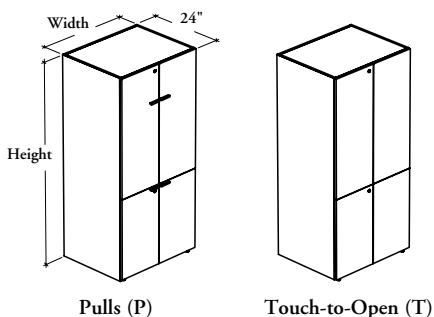

freestanding storage & accessories

Xpress

B S D S

4-Door Storage Cabinet – Solid Doors

This storage provides a lockable storage and it is designed to accommodate a variety of media equipment or to serve as convenient storage space.

WHAT'S INCLUDED

2 storage spaces, pulls (as specified), grommet, levelers, lock and keys (as specified), and adjustable shelves as listed below:

Height		
66"	72"	81"
Adjustable Shelf	3	3 4

WHAT'S EXCLUDED

Top for Solid Storage and Hang-On Kit.

NOTES

Holes at 1 1/4" intervals on the inside of side panels of the top and bottom sections allow for shelf adjustment.

Additional shelves (BSHE) are available and must be specified separately.

Pull Style and Pull Finish options are only available when Pulls (P) Storage Style option is specified.

Edge trim finish on door front always match door front finish (Source or Foundation Laminate).

Not all finishes are available as Xpress, Please see Xpress catalogue and/or specification software for details.

PRODUCT OPTIONS

Storage Style	Depth	Width	Height	Door Front Finish
P Pulls T Touch-to-Open	24	30, 36	66, 72, 81	Source Laminate Foundation Laminate Flintwood (No Cathedral)

SAMPLE ORDER CODE

BSDS T	24	36	66	XS

PRODUCT OPTIONS CONTINUED

Case Finish	Pull Style (If Applicable)	Pull Finish (If Applicable)	Key Style
Source Laminate Flintwood (No Cathedral)	1 Standard Expansion 6 Arched 9 Rectilinear	Foundation Mica	K Keyed Alike R Keyed Randomly N No Lock

SAMPLE ORDER CODE CONTINUED

LE	1	E	R

See Pricing on the following page.