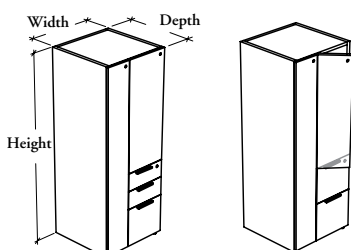

freestanding storage & accessories

Xpress

B S C W S

Half Wardrobe Unit with Drawers – Solid Doors

This unit provides a lockable storage area to store garments and other items combined with the filing capabilities of a pedestal (letter- and legal-size paper).

WHAT'S INCLUDED

1 storage unit, 2 box and 1 file drawers (as specified), 1 adjustable shelf in wardrobe (81" high only), pulls (as specified), levelers, lock and keys (as specified), and elements as listed below:

	Drawer Configuration		Height		
	B	F	66"	72"	81"
Pencil Tray	1	n/a			
Drawer Divider	1	n/a			
12" Hanging File Bar	1	2			
Adjustable Shelf			2	2	2
Coat Hook (18" or 20" d)			2	2	2
Coat Rod (24" d)			1	1	1

WHAT'S EXCLUDED

Top for Solid Storage and Hang-On Kit.

NOTES

Full Door (half wardrobe section) and storage unit section above drawers always come with a touch-to-open mechanism.

Width of drawers is fixed. Only the wardrobe width varies.

Box and file drawers have a central locking system. The doors have its own locking system.

Holes at 1 1/4" intervals on the inside of side panels of the top section allow for shelf adjustment.

The included hanging file bar is to be installed along the width only.

Edge trim finish on door and drawer front always match door and drawer front finish (Source or Foundation Laminate).

Not all finishes are available as Xpress, Please see Xpress catalogue and/or specification software for details.

Box, Box, File (B)

File, File (F)

PRODUCT OPTIONS

Storage Style	Depth	Width	Height	Drawer Configuration	Orientation
S Touch-to-Open Doors/Pulls on Drawers	18, 20, 24	24, 30, 36	66, 72, 81	B Box, Box, File F File, File	L Full Door on Left (Shown) R Full Door on Right

SAMPLE ORDER CODE

BSCWS S	24	30	72	F	R

PRODUCT OPTIONS CONTINUED

Door and Drawer Front Finish	Case Finish	Pull Style	Pull Finish	Key Style
Source Laminate	Source Laminate	1 Standard Expansion	Foundation	K Keyed Alike
Foundation Laminate	Flintwood (No Cathedral)	6 Arched	Mica	R Keyed Randomly
Flintwood (No Cathedral)		9 Rectilinear		N No Lock

SAMPLE ORDER CODE CONTINUED

XS	XS	1	E	R

See Pricing on the following page.