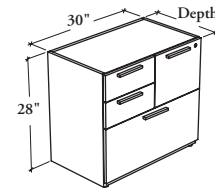

# freestanding storage & accessories

Xpress

**B S C P**

**Combo Pedestal**

This product provides file drawer storage that is to be used under a worksurface for stability. Its full-extension drawers can accommodate both letter- and legal-size paper.

**WHAT'S INCLUDED**

1 combo pedestal (2 box drawers/1 15" file drawer/1 30" file drawer), 1 pencil tray, 1 drawer divider, 1 12" hanging file bar, 2 15" cross file bars, pulls (as specified), levelers, lock and keys.

**WHAT'S EXCLUDED**

Top for Solid Storage.

**NOTES**

File drawers have a central locking system and box drawers are **not** lockable.

The 12" hanging file bar installs along the width in the 15" file drawer.

The 15" hanging file bars install along the depth in the 30" file drawer.

Soft Touch (2) and Standard T/O/S (4) pulls are only available in limited Foundation colors. Refer to the specification software for details.