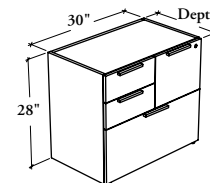

This product provides file drawer storage that is to be used under a worksurface for stability. Its full-extension drawers can accommodate both letter- and legal-size paper.

WHAT'S INCLUDED

1 combo pedestal (2 box drawers/1 15" file drawer/1 30" file drawer), 1 pencil tray, 1 drawer divider, 1 12" hanging file bar, 2 15" cross file bars, pulls (as specified), levelers, lock and keys (as specified).

WHAT'S EXCLUDED

Top for Solid Storage.

NOTES

File drawers have a central locking system and box drawers are **not** lockable.

The 12" hanging file bar installs along the width in the 15" file drawer.

The 15" hanging file bars install along the depth in the 30" file drawer.

B S C P S
Combo Pedestal

PRODUCT OPTIONS

Storage Style	Depth	Width	Height	15" File Drawer Configuration	Drawer Front Finish	Case Finish	Pull Style	Pull Finish	Key Style
P Pulls	18, 24	30	28	L Left	Source Laminate	Source Laminate	1 Standard Expansion	Foundation Mica	K Keyed Alike R Keyed Randomly N No Lock
				R Right (Shown)	Foundation Laminate	Flintwood (No Cathedral)	6 Arched		
					Flintwood (No Cathedral)	9 Rectilinear			

SAMPLE ORDER CODE

BSCPS P	18	30	28	L	3E	4E	1	7	R
----------------	-----------	-----------	-----------	----------	-----------	-----------	----------	----------	----------

DIMENSIONS
INCHES / MM

D	W	H
18 / 457	30 / 762	28 / 711
24 / 610	30 / 762	28 / 711