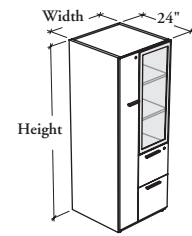

1 storage unit, 2 adjustable shelves, 2 12" hanging file bars, 1 coat rod, pulls, levelers, lock and keys.

WHAT'S EXCLUDED

Top for Solid Storage and Hang-On Kit.

NOTES

Holes at 1 1/4" intervals on the inside walls of side panels of the top section allow for shelf adjustment.

Width of drawers is fixed. Only the wardrobe width varies.

Hanging file bars are included along the width only.

Soft Touch (2) and Standard T/O/S (4) pulls are only available in limited Foundation colors. Refer to the specification software for details.

B S C G F Half Wardrobe Unit with File/File – Glass Door

PRODUCT OPTIONS

Depth	Width	Height	Drawer Configuration	Door and Drawer Front Finish	Edge Trim Finish	Case Finish	Door Frame Finish	Glass Door Finish	Pull Style	Pull Finish	Key Style	Glass Door Lock
24	24, 30, 36	66, 72	L Left R Right (Shown)	Source Laminate Foundation Laminate	Edge Trim Colors	Source Laminate	AC Clear Anodized	Standard: CL Clear	1 Standard Expansion	Foundation Mica	K Keyed Alike R Keyed Randomly	0 No
							Foundation Accent Mica	FT Frosted Back-Painted	2 Soft Touch 4 Standard T/O/S 6 Arched 7 Elliptical 9 Rectilinear			1 Yes

DIMENSIONS INCHES / MM

D	W	H
24 / 610	24 / 610	66 / 1676
24 / 610	24 / 610	72 / 1829
24 / 610	30 / 762	66 / 1676
24 / 610	30 / 762	72 / 1829
24 / 610	36 / 914	66 / 1676
24 / 610	36 / 914	72 / 1829

CLEAR GLASS DOOR (CL)