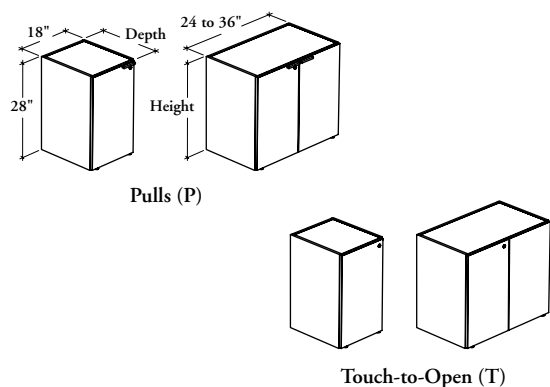

	Height					
	28"	40"	53"	66"	72"	81"

Adjustable Shelf	1	2	2	3	4	5
------------------	---	---	---	---	---	---

WHAT'S EXCLUDED

Top for Solid Storage.

NOTES

Holes at 1 1/4" intervals on the inside of side panels allow for shelf adjustment.

Additional shelves (BSHE) are available and must be specified separately.

Only 18" wide cabinet comes 28" high and with one door. Left Side (L) or Right Side (R) swing direction must be specified

When a 24" to 36" wide cabinet is specified, only Not Applicable (N) Door Swing Direction is available.

Pull Style and Pull Finish options are only available when Pulls (P) Storage Style option is specified.

Edge trim finish on door front always match door front finish (Source or Foundation Laminate).

Not all finishes are available as Xpress, Please see Xpress catalogue and/or specification software for details.

SAMPLE ORDER CODE

BSCDS T	18	18	28	L	3E	LE	1	E	R
----------------	-----------	-----------	-----------	----------	-----------	-----------	----------	----------	----------

DIMENSIONS INCHES / MM

W	H
18 / 457	28 / 711
24 / 610	28 / 711
24 / 610	40 / 1016
24 / 610	53 / 1346
24 / 610	66 / 1676
24 / 610	72 / 1829
24 / 610	81 / 2057