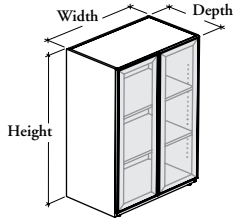

freestanding storage & accessories

Xpress

B S C D G S

Storage Cabinet – Glass Doors

This storage provides a convenient storage area with shelving.

WHAT'S INCLUDED

1 storage cabinet, levelers, lock and keys (as specified) and adjustable shelves as listed below:

	Height				
	40"	53"	66"	72"	81"
Adjustable Shelf	2	2	3	4	5

WHAT'S EXCLUDED

Top for Solid Storage.

NOTES

Holes at 1 1/4" intervals on the inside of side panels allow for shelf adjustment.

Additional shelves (BSHE) are available and must be specified separately.

SAMPLE ORDER CODE

BSCDGS T	18	24	40	3D	E	K7	N
-----------------	-----------	-----------	-----------	-----------	----------	-----------	----------

**DIMENSIONS
INCHES / MM**

D	W	H
18 / 457	24 / 610	40 / 1016
18 / 457	24 / 610	53 / 1346
18 / 457	24 / 610	66 / 1676
18 / 457	24 / 610	72 / 1829
18 / 457	24 / 610	81 / 2057
18 / 457	30 / 762	40 / 1016
18 / 457	30 / 762	53 / 1346
18 / 457	30 / 762	66 / 1676
18 / 457	30 / 762	72 / 1829
18 / 457	30 / 762	81 / 2057
18 / 457	36 / 914	40 / 1016
18 / 457	36 / 914	53 / 1346
18 / 457	36 / 914	66 / 1676
18 / 457	36 / 914	72 / 1829
18 / 457	36 / 914	81 / 2057