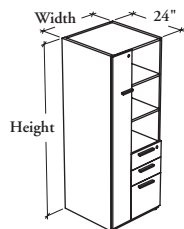

freestanding storage & accessories

Xpress

BSBO

Half Wardrobe Unit with Box/Box/ File – Open Shelves

This storage provides a lockable storage area to store garments and other items combined with the filing capabilities of a pedestal (letter- and legal-size paper).

WHAT'S INCLUDED

1 half wardrobe, 2 box and 1 file drawers, 1 adjustable wardrobe shelf (81" high only), 1 coat rod, 1 drawer divider, 1 pencil tray, 1 12" hanging file bar, pulls (as specified), levelers, lock and keys, and adjustable shelves as listed below:

Height		
66"	72"	81"
Adjustable Shelf	2	2 3

Adjustable Shelf

WHAT'S EXCLUDED

Top for Solid Storage.

NOTES

Box and file drawers have a central locking system. The door has its own locking system.

Holes at 1 1/4" intervals on the inside of side panels of the top section allow for shelf adjustment.

SAMPLE ORDER CODE

BSBO 24	30	72	R	XS	ST	LE	1	E	R
---------	----	----	---	----	----	----	---	---	---

DIMENSIONS INCHES / MM

D	W	H
24 / 610	24 / 610	66 / 1676
24 / 610	24 / 610	72 / 1829
24 / 610	24 / 610	81 / 2057
24 / 610	30 / 762	66 / 1676
24 / 610	30 / 762	72 / 1829
24 / 610	30 / 762	81 / 2057
24 / 610	36 / 914	66 / 1676
24 / 610	36 / 914	72 / 1829
24 / 610	36 / 914	81 / 2057