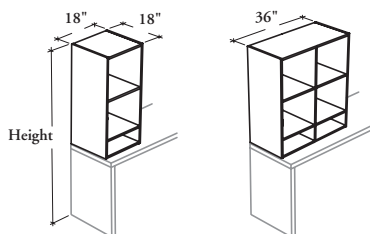

mounted storage & accessories

Xpress

BRHO

Open Tower – High Secondary Desk Mounted

This tower combines a 2-level open storage compartments and a pigeonhole section. It must always be mounted on a High Secondary Desk.

WHAT'S INCLUDED

1 tower with 2 or 4 open compartments, 1 pigeonhole, and mounting hardware.

WHAT'S EXCLUDED

High Secondary Desks and Multi-Functional Drawer.

NOTES

This mounted tower **cannot** be used alone. It must be connected to another mounted tower, a freestanding tower, a wall panel or an overhead cabinet in order to ensure stability.