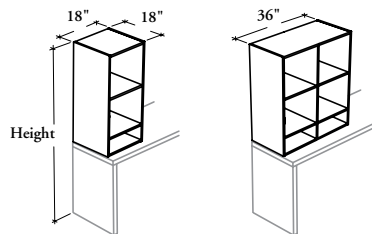

mounted storage & accessories

Xpress

BRHO

Open Tower – High Secondary Desk Mounted

This tower combines a 2-level open storage compartments and a pigeonhole section. It must always be mounted on a High Secondary Desk.

WHAT'S INCLUDED

1 tower with 2 or 4 open compartments, 1 pigeonhole, and mounting hardware.

WHAT'S EXCLUDED

High Secondary Desks and Multi-Functional Drawer.

NOTES

This mounted tower **cannot** be used alone. It must be connected to another mounted tower, a freestanding tower, a wall panel or an overhead cabinet in order to ensure stability.