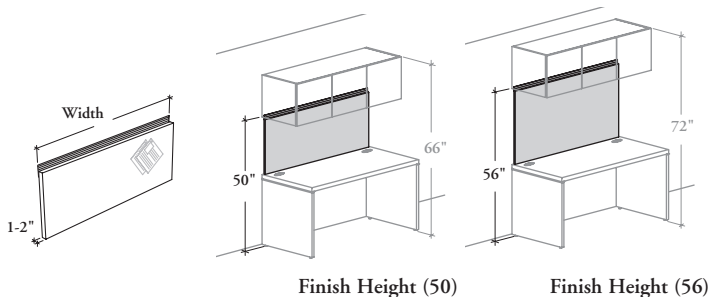

WHAT'S INCLUDED

1 tackboard, flexible trim, metal plate and Velcro® attachments.

WHAT'S EXCLUDED

Lighting (BTU, BLTY, BLED).

NOTES

Must be attached directly on the building wall. A 5/8" space between building wall and the tackboard allows wire management.

When the Wall-Mounted Tackboard is used over a secondary desk (B_MSD, B_ASR, B_ASP or B_ASPL), it will not reach down to the worksurface.

Cannot be installed under a Cubic Overhead Cabinet or Hutch.

Flexible trim is Black.

PRODUCT OPTIONS

Starting Height	Finishing Height	Width	Fabric Finish
W From Standard Worksurface	50 Aligns with bottom of Overhead Cabinet mounted at 66" 56 Aligns with bottom of Overhead Cabinet mounted at 72"	24, 30, 36, 42, 48, 54, 60, 66, 72, 78, 84	Panel Fabric

SAMPLE ORDER CODE

BOWTW W	50	72	B220
----------------	-----------	-----------	-------------

DIMENSIONS INCHES / MM

H	W
50 / 1270	24 / 610
50 / 1270	30 / 762
50 / 1270	36 / 914
50 / 1270	42 / 1067
50 / 1270	48 / 1219
50 / 1270	54 / 1372
50 / 1270	60 / 1524
50 / 1270	66 / 1676
50 / 1270	72 / 1829
50 / 1270	78 / 1981
50 / 1270	84 / 2134
56 / 1422	24 / 610
56 / 1422	30 / 762
56 / 1422	36 / 914
56 / 1422	42 / 1067
56 / 1422	48 / 1219
56 / 1422	54 / 1372
56 / 1422	60 / 1524
56 / 1422	66 / 1676
56 / 1422	72 / 1829
56 / 1422	78 / 1981
56 / 1422	84 / 2134