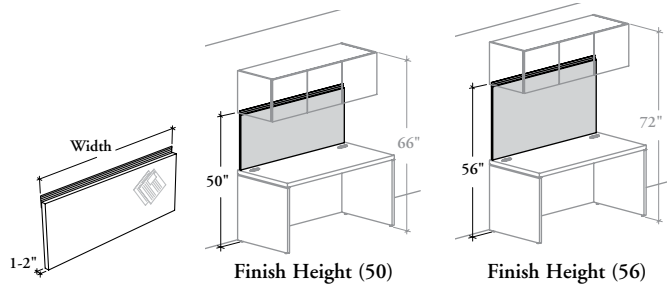

mounted storage & accessories

Xpress

B O W T W

Wall-Mounted Tackboard with Wire Management

This fabric-wrapped tackboard installs under any Wall Mounted Overhead Cabinet. An upper flexible trim allows wire management behind the tackboard.

WHAT'S INCLUDED

1 tackboard, flexible trim, metal plate and Velcro® attachments.

WHAT'S EXCLUDED

Lighting (BLYTU and BLED).

NOTES

Must be attached directly on the building wall. A 5/8" space between building wall and the tackboard allows wire management.

SAMPLE ORDER CODE

BOWTW W	50	72	B220
----------------	-----------	-----------	-------------

**DIMENSIONS
INCHES / MM**

H	W
50 / 1270	24 / 610
50 / 1270	30 / 762
50 / 1270	36 / 914
50 / 1270	42 / 1067
50 / 1270	48 / 1219
50 / 1270	54 / 1372
50 / 1270	60 / 1524
50 / 1270	66 / 1676
50 / 1270	72 / 1829
50 / 1270	78 / 1981
50 / 1270	84 / 2134