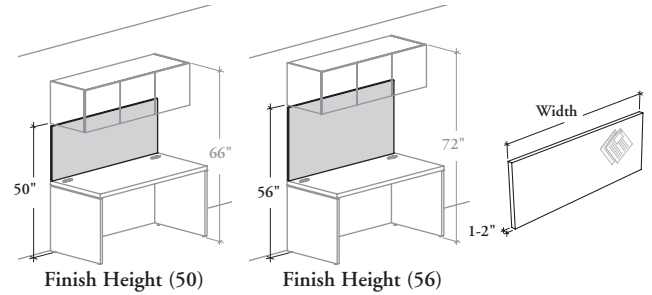

BOWTS

Wall-Mounted Tackboard – Fabric

This fabric-wrapped tackboard is a low-cost alternative and it installs under any Wall-Mounted Overhead Cabinet.

WHAT'S INCLUDED

1 fabric tackboard with Velcro® attachments.

NOTES

Must be attached directly on the building wall. It does not allow wire management behind tackboard.

When the Wall-Mounted Tackboard is used over a secondary desk (B_MSD, B_ASR, B_ASP or B_ASLP), it will **not** reach down to the worksurface.

Cannot be installed under a Cubic Overhead Cabinet or Hutch.

PRODUCT OPTIONS

Starting Height	Finishing Height	Width	Fabric Finish
W From Standard Worksurface	50 Aligns with bottom of Overhead Cabinet mounted at 66" 56 Aligns with bottom of Overhead Cabinet mounted at 72"	24, 30, 36, 42, 48, 54, 60, 66, 72, 78, 84	Panel Fabric

SAMPLE ORDER CODE

BOWTS W	50	72	B220
----------------	-----------	-----------	-------------

DIMENSIONS INCHES / MM

H	W
50 / 1270	24 / 610
50 / 1270	30 / 762
50 / 1270	36 / 914
50 / 1270	42 / 1067
50 / 1270	48 / 1219
50 / 1270	54 / 1372
50 / 1270	60 / 1524
50 / 1270	66 / 1676
50 / 1270	72 / 1829
50 / 1270	78 / 1981
50 / 1270	84 / 2134
56 / 1422	24 / 610
56 / 1422	30 / 762
56 / 1422	36 / 914
56 / 1422	42 / 1067
56 / 1422	48 / 1219
56 / 1422	54 / 1372
56 / 1422	60 / 1524
56 / 1422	66 / 1676
56 / 1422	72 / 1829
56 / 1422	78 / 1981
56 / 1422	84 / 2134