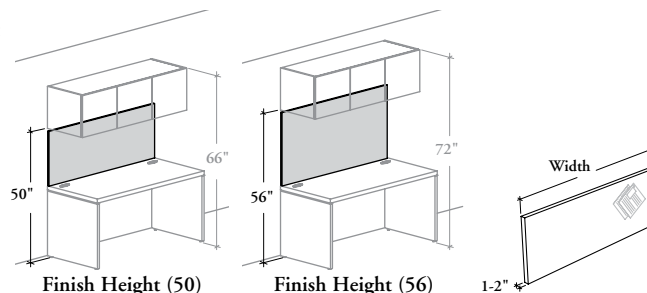

BOWTS

Wall-Mounted Tackboard – Fabric

This fabric-wrapped tackboard is a low-cost alternative and it installs under any Wall-Mounted Overhead Cabinet.

WHAT'S INCLUDED

1 fabric tackboard with Velcro® attachments.

NOTES

Must be attached directly on the building wall. It **does not** allow wire management behind tackboard.

When the Wall-Mounted Tackboard is used over a secondary desk (B_MSD, BH_SR, BH_SP or BH_SL), it will **not** reach down to the worksurface.

Cannot be installed under a Cubic Overhead Cabinet or Hutch.

PRODUCT OPTIONS

Starting Height	Finishing Height	Width	Fabric Finish
W From Standard Worksurface	50 Aligns with bottom of Overhead Cabinet mounted at 66" 56 Aligns with bottom of Overhead Cabinet mounted at 72"	24, 30, 36, 42, 48, 54, 60, 66, 72, 78, 84	Panel Fabric

SAMPLE ORDER CODE

BOWTS W	50	72	B220
----------------	-----------	-----------	-------------

**DIMENSIONS
INCHES / MM**

H	W
50 / 1270	24 / 610
50 / 1270	30 / 762
50 / 1270	36 / 914
50 / 1270	42 / 1067
50 / 1270	48 / 1219
50 / 1270	54 / 1372
50 / 1270	60 / 1524
50 / 1270	66 / 1676
50 / 1270	72 / 1829
50 / 1270	78 / 1981
50 / 1270	84 / 2134
56 / 1422	24 / 610
56 / 1422	30 / 762
56 / 1422	36 / 914
56 / 1422	42 / 1067
56 / 1422	48 / 1219
56 / 1422	54 / 1372
56 / 1422	60 / 1524
56 / 1422	66 / 1676
56 / 1422	72 / 1829
56 / 1422	78 / 1981
56 / 1422	84 / 2134