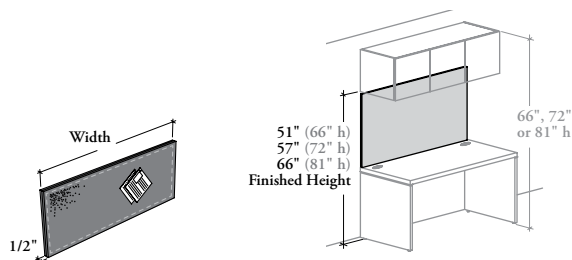

mounted storage & accessories

BOWE 

Wall-Mounted Tackboard – Felt

This felt tackboard is a low-cost alternative and it installs under any Wall-Mounted Overhead Cabinet.

WHAT'S INCLUDED

1 felt tackboard with Velcro® attachments and mounting hardware.

NOTES

Must be attached directly on the building wall.

When the Wall-Mounted Tackboard is used over a secondary desk (B_MSD, BH_SR, BH_SB or BH_SL), it will **not** reach down to the worksurface.

PRODUCT OPTIONS

SAMPLE ORDER CODE

BOWE W	51	72	RB11	C
---------------	-----------	-----------	-------------	----------

DIMENSIONS INCHES / MM

H	W
51 / 1295	24 / 610
51 / 1295	30 / 762
51 / 1295	36 / 914
51 / 1295	42 / 1067
51 / 1295	48 / 1219
51 / 1295	54 / 1372
51 / 1295	60 / 1524
51 / 1295	66 / 1676
51 / 1295	72 / 1829
51 / 1295	78 / 1981
51 / 1295	84 / 2134
57 / 1448	24 / 610
57 / 1448	30 / 762
57 / 1448	36 / 914
57 / 1448	42 / 1067
57 / 1448	48 / 1219
57 / 1448	54 / 1372
57 / 1448	60 / 1524
57 / 1448	66 / 1676
57 / 1448	72 / 1829
57 / 1448	78 / 1981
57 / 1448	84 / 2134

PRICING

194
240
289
339
385
433
483
529
578
628
674
262
328
396
461
525
592
657
722
786
853
920

**Wall-Mounted Tackboard – Felt
(Continued)**

**DIMENSIONS
INCHES / MM**

PRICING

H	W	
66 / 1676	24 / 610	398
66 / 1676	30 / 762	504
66 / 1676	36 / 914	610
66 / 1676	42 / 1067	705
66 / 1676	48 / 1219	805
66 / 1676	54 / 1372	910
66 / 1676	60 / 1524	1005
66 / 1676	66 / 1676	1108
66 / 1676	72 / 1829	1202
66 / 1676	78 / 1981	1303
66 / 1676	84 / 2134	1412