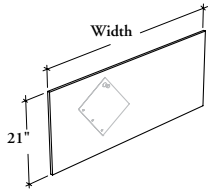

### Tackboard – Hutch Mounted

This fabric-wrapped tackboard installs under all Expansion Casegoods Hutches only.

**WHAT'S INCLUDED**

1 tackboard with Velcro® attachment.

**NOTES**

Specify the width according to the dimension between the two towers or gables of the hutch to which the tackboard is mounted. Refer to the Tool Rail and Tackboard in the Application Guide.

**PRODUCT OPTIONS**

Height	Width	Tackboard Upholstery Finish
21	24, 30, 36, 42, 48, 54, 60, 66, 72, 78, 84	Panel Fabric

**SAMPLE ORDER CODE**

<b>BOTB 21</b>	<b>72</b>	<b>C508</b>
----------------	-----------	-------------

**DIMENSIONS  
INCHES / MM**

H	W
21 / 533	24 / 610
21 / 533	30 / 762
21 / 533	36 / 914
21 / 533	42 / 1067
21 / 533	48 / 1219
21 / 533	54 / 1372
21 / 533	60 / 1524
21 / 533	66 / 1676
21 / 533	72 / 1829
21 / 533	78 / 1981
21 / 533	84 / 2134