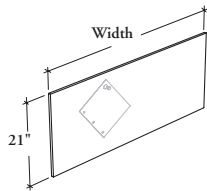

mounted storage & accessories

Xpress

BOTB

Tackboard – Hutch Mounted

This fabric-wrapped tackboard installs under all Expansion Casegoods Hutches only.

WHAT'S INCLUDED

1 tackboard with Velcro® attachment.

NOTES

Specify the width according to the dimension between the two towers or gables of the hutch to which the tackboard is mounted. Refer to the Tool Rail, Tackboard and Mounted Storage Utility Light in the Application Guide.

PRODUCT OPTIONS

Height	Width	Tackboard Upholstery Finish
21	24, 30, 36, 42, 48, 54, 60, 66, 72, 78, 84	Panel Fabric

SAMPLE ORDER CODE

BOTB 21	72	C508

DIMENSIONS INCHES / MM

H	W
21 / 533	24 / 610
21 / 533	30 / 762
21 / 533	36 / 914
21 / 533	42 / 1067
21 / 533	48 / 1219
21 / 533	54 / 1372
21 / 533	60 / 1524
21 / 533	66 / 1676
21 / 533	72 / 1829
21 / 533	78 / 1981
21 / 533	84 / 2134

PRICING

Gr. A/COM	Gr. 1	Gr. 2	Gr. 3	Gr. 4	Gr. 5	Gr. 6	Gr. 7
66	70	77	87	100	116	127	136
73	77	90	96	114	131	143	155
97	102	112	128	153	176	192	209
102	110	128	134	159	184	200	217
128	135	149	162	190	216	236	255
134	142	159	170	198	227	248	269
138	150	166	177	206	233	255	277
162	171	192	208	245	281	306	331
167	177	199	215	253	290	318	344
189	204	226	242	281	320	349	378
194	209	233	252	293	335	366	397