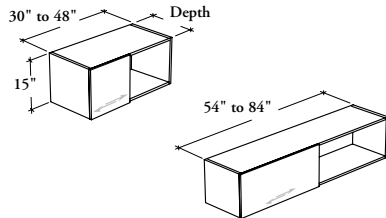

mounted storage & accessories

Xpress

BOSOS

Overhead Cabinet – Solid Overlay Sliding Door

This cabinet is a mounted storage unit that supplies overhead storage in a variety of widths.

WHAT'S INCLUDED

1 overhead cabinet, wall-mounted supports (as specified), 1 overlay sliding door and 1 divider (54" to 84" only).

WHAT'S EXCLUDED

Wall Panel for Overhead Cabinet (B_WCC), Wall Panel for Overhead Cabinet and Shelf (B_WCO), Top for Overhead Cabinet (B_OT), and accessories (BLEDD or BLEDS).

NOTES

For the Wall Panel Mounting Style (B), specify the width according to the width of the Wall Panel for Overhead Cabinet.

When Wall-Mounted (W) option is specified, only 16" depth is available.

Top for Overhead Cabinet (B_OT) **cannot** be installed on this product.

When Linear LED Light Ready (L) option is specified, a Support for Linear LED Light – Overhead (BLEDS) must be ordered separately.

Edge Trim finish on Overlay Door Front always match Overlay Door Front finish (Source Laminate).

Not all finishes are available as Xpress, Please see Xpress catalogue and/or specification software for details.

PRODUCT OPTIONS

Mounting Style	Configuration	Depth	Width	Height
B Wall Panel Mounted W Wall-Mounted	O One Door	16, 18	30, 36, 42, 48, 54, 60, 66, 72, 78, 84	15

SAMPLE ORDER CODE

BOSOS B	O	18	72	15

PRODUCT OPTIONS CONTINUED

Orientation	Light Management	Overlay Door Finish	Case Finish	Key Style
L Overlay Door on Left (Shown) R Overlay Door on Right	L Linear LED Light Ready N No Light Management	Source Laminate Flintwood (No Cathedral)	Source Laminate Flintwood (No Cathedral)	N No Lock

SAMPLE ORDER CODE CONTINUED

L	L	XS	XS	N

See Pricing on the following page.