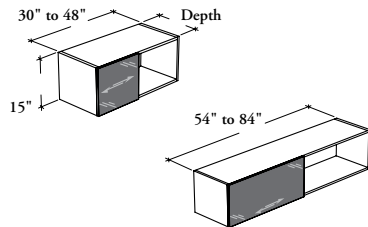

mounted storage & accessories

BOSOG

Overhead Cabinet – Glass Overlay Sliding Door

This cabinet is a mounted storage unit that supplies overhead storage in a variety of widths.

WHAT'S INCLUDED

1 overhead cabinet, wall-mounted supports (as specified), 1 overlay sliding door and 1 divider (54" to 84" only).

WHAT'S EXCLUDED

Wall Panel for Overhead Cabinet (B_WCC), Wall Panel for Overhead Cabinet and Shelf (B_WCO), and accessories (BLEDD or BLEDS).

NOTES

For the Wall Panel Mounting Style (B), specify the width according to the width of the Wall Panel for Overhead Cabinet.

When Wall-Mounted (W) option is specified, only 16" depth is available.

Top for Overhead Cabinet (B_OT) **cannot** be installed on this product.

When Linear LED Light Ready (L) option is specified, a Support for Linear LED Light – Overhead (BLEDS) must be ordered separately.

PRODUCT OPTIONS

Mounting Style	Configuration	Depth	Width	Height	Orientation
B Wall Panel Mounted W Wall-Mounted	O One Door	16, 18	30, 36, 42, 48, 54, 60, 66, 72, 78, 84	15	L Overlay Door on Left (Shown) R Overlay Door on Right