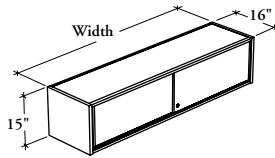

mounted storage & accessories

Xpress

B O S L

Overhead Cabinet – Solid Sliding Doors

This cabinet is a lockable mounted storage unit that supplies overhead storage in a variety of widths.

WHAT'S INCLUDED

1 overhead cabinet, wall-mounted supports when specified, 2 sliding doors, 2 sliding door pulls, 1 divider (54" to 84" only), lock and keys (as specified).

WHAT'S EXCLUDED

Wall Panel for Overhead Cabinet (B_WPO, if applicable), Top for Overhead Cabinet (B_OT) and accessories (BLYTU, BLED and BOTB).

NOTES

For the Wall Panel Mounted Style, specify the width according to the width of the Wall Panel for Overhead.

Not all finishes are available as Xpress, Please see Xpress catalogue and/or specification software for details.

PRODUCT OPTIONS

Mounting Style	Depth	Width	Height	Sliding Door Finish
B Wall Panel Mounted W Wall-Mounted	16	30, 36, 42, 48, 54, 60, 66, 72, 78, 84	15	Source Laminate Flintwood (No Cathedral)

SAMPLE ORDER CODE

BOSL B	16	84	15	XS

PRODUCT OPTIONS CONTINUED

Edge Trim Finish (For Source Laminate Fronts only)	Case Finish	Shelf Finish	Pull Finish	Key Style
Edge Trim Colors	Source Laminate Flintwood (No Cathedral)	Foundation Mica Coordinate Colors	Foundation Mica	N No Lock K Keyed Alike R Keyed Randomly

SAMPLE ORDER CODE CONTINUED

ST	XS	7	7	N

See Pricing on the following page.