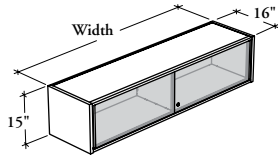

mounted storage & accessories

Xpress

B O S G

Overhead Cabinet – Sliding Glass Doors

This cabinet is a lockable mounted storage unit that supplies overhead storage in a variety of widths.

WHAT'S INCLUDED

1 overhead cabinet, wall-mounted supports when specified, 2 sliding doors, 2 sliding door pulls, 1 divider (54" to 84" only), lock and keys (as specified).

WHAT'S EXCLUDED

Wall Panel for Overhead Cabinet (B_WPO, if applicable), Top for Overhead Cabinet (B_OT), and accessories (BLYTU, BLED and BOTB).

NOTES

For the Wall Panel Mounted Style, specify the width according to the width of the Wall Panel for Overhead.

Not all glass finishes are available as Xpress, Please see Xpress catalogue and/or specification software for details.

PRODUCT OPTIONS

Mounting Style	Depth	Width	Height	Case Finish
B Wall Panel Mounted W Wall-Mounted	16	30, 36, 42, 48, 54, 60, 66, 72, 78, 84	15	Source Laminate Flintwood (No Cathedral)