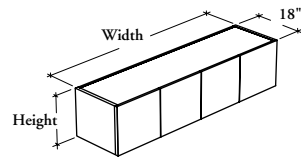

mounted storage & accessories

Xpress

B O K L

Cubic Overhead Cabinet – Solid Hinged Doors

The width and height of this cabinet have been adapted to provide a cubic aesthetic. In addition, the mounting style and depth will ensure a flush front look when used beside a freestanding or mounted tower.

WHAT'S INCLUDED

1 overhead cabinet, locks and keys (as specified), and components as listed below:

	Widths		
	36"	54"	72"
Cubic Door	2	3	4
Divider	n/a	1	1

WHAT'S EXCLUDED

Wall Panel for Overhead Cabinet (B_WPO) and accessories (BLYTU, BLED and BOTB).