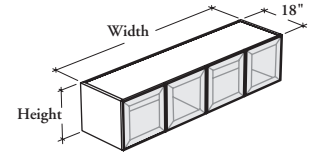

The width and height of this cabinet have been adapted to provide a cubic aesthetic. In addition, the mounting style and depth will ensure a flush front look when used beside a freestanding or mounted tower.

B O K G

Cubic Overhead Cabinet – Glass Hinged Doors

WHAT'S INCLUDED

1 overhead cabinet, locks and keys, and components as listed below:

	Widths		
	36"	54"	72"
Cubic Door	2	3	4
Divider	n/a	1	1

WHAT'S EXCLUDED

Wall Panel for Overhead Cabinet (B_WPO) and accessories (BTU, BLTY, BLED, BOTB, and TBK6S).

NOTES

For the Wall Panel Mounted Style, specify the width according to the width of the Wall Panel for Overhead.

Top for Overhead Cabinet (B_OT) **cannot** be installed on this product.

PRODUCT OPTIONS

Mounting Style	Depth	Width	Height	Case Finish	Door Frame Finish	Glass Door Finish	Shelf Finish	Key Style
B Wall Panel Mounted	18	36, 54, 72	16, 18	Source Laminate Flintwood (No Cathedral)	AC Clear Anodized Foundation Accent Mica	Standard: CL Clear FT Frosted Back-Painted	Foundation Mica Coordinate Colors	N No Lock K Keyed Alike R Keyed Randomly

SAMPLE ORDER CODE

BOKG B	18	72	16	XS	AC	FT	Q	N

DIMENSIONS INCHES / MM

D	W	H
18 / 457	36 / 914	16 / 406
18 / 457	54 / 1372	16 / 406
18 / 457	72 / 1829	16 / 406
18 / 457	36 / 914	18 / 457
18 / 457	54 / 1372	18 / 457
18 / 457	72 / 1829	18 / 457

PRICING

CLEAR GLASS DOORS (CL)	
CASE FINISH	
Source Laminate	Flintwood
1018	1642
1440	2216
1743	2688
1089	1756
1541	2371
1865	2877

FROSTED GLASS (FT) / BACK-PAINTED GLASS DOORS	
CASE FINISH	
Source Laminate	Flintwood
1178	1802
1664	2440
2007	2952
1260	1927
1780	2610
2149	3161

KEY UPCHARGE

Keyed Alike or Keyed Randomly
42
89
89
42
89
89