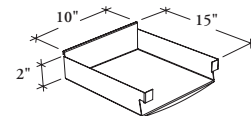

BOHP Pigeonhole

The Pigeonhole is installed without any tool under Hutches. This 2" high paper tray can hold a generous quantity of letter-size paper.

WHAT'S INCLUDED

1 pigeonhole.

NOTES

Cannot be installed underneath Standard or Cubic Overhead Cabinets or Standard Wall Cabinets.

PRODUCT OPTIONS

Height	Depth	Finish
02	15	Foundation Mica

SAMPLE ORDER CODE

BOHP 02	15	7
----------------	-----------	----------

**DIMENSIONS
INCHES / MM**

H	D
2 / 51	15 / 381

PRICING

42
