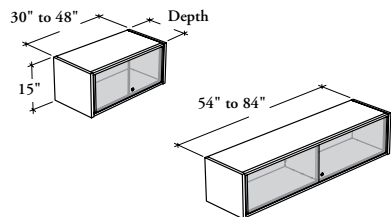

mounted storage & accessories

Xpress

BOGS

Overhead Cabinet – Sliding Glass Doors

This cabinet is a lockable mounted storage unit that supplies overhead storage in a variety of widths.

WHAT'S INCLUDED

1 overhead cabinet, wall-mounted supports (as specified), 2 sliding doors, 2 sliding door pulls, 1 divider (54" to 84" only), lock and keys (as specified).

WHAT'S EXCLUDED

Wall Panel for Overhead Cabinet (B_WCC), Wall Panel for Overhead Cabinet and Shelf (B_WCO), Top for Overhead Cabinet (B_OT), and accessories (BLEDD or BLEDS).

NOTES

For the Wall Panel Mounting Style (B), specify the width according to the width of the Wall Panel for Overhead Cabinet.

When Wall Panel Mounted (B) option is specified, only 18" depth is available.

When Wall-Mounted (W) option is specified, only 16" depth is available.

When Linear LED Light Ready (L) option is specified, a Support for Linear LED Light – Overhead (BLEDS) must be ordered separately.

DIMENSIONS
INCHES / MM

| D | W | H |
|----------|-----------|----------|
| 16 / 406 | 30 / 762 | 15 / 381 |
| 16 / 406 | 36 / 914 | 15 / 381 |
| 16 / 406 | 42 / 1067 | 15 / 381 |
| 16 / 406 | 48 / 1219 | 15 / 381 |
| 16 / 406 | 54 / 1372 | 15 / 381 |
| 16 / 406 | 60 / 1524 | 15 / 381 |
| 16 / 406 | 66 / 1676 | 15 / 381 |
| 16 / 406 | 72 / 1829 | 15 / 381 |
| 16 / 406 | 78 / 1981 | 15 / 381 |
| 16 / 406 | 84 / 2134 | 15 / 381 |
| | | |
| 18 / 457 | 30 / 762 | 15 / 381 |
| 18 / 457 | 36 / 914 | 15 / 381 |
| 18 / 457 | 42 / 1067 | 15 / 381 |
| 18 / 457 | 48 / 1219 | 15 / 381 |
| 18 / 457 | 54 / 1372 | 15 / 381 |
| 18 / 457 | 60 / 1524 | 15 / 381 |
| 18 / 457 | 66 / 1676 | 15 / 381 |
| 18 / 457 | 72 / 1829 | 15 / 381 |
| 18 / 457 | 78 / 1981 | 15 / 381 |
| 18 / 457 | 84 / 2134 | 15 / 381 |