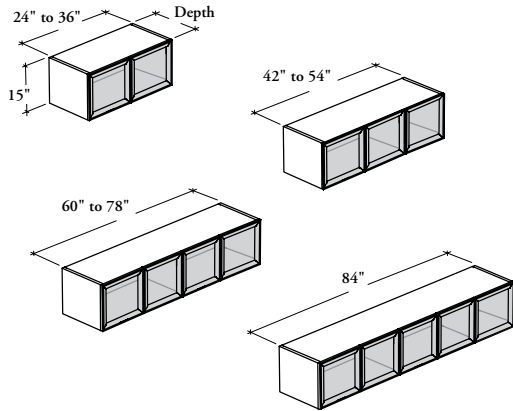

mounted storage & accessories

Xpress

BOGH

Overhead Cabinet – Glass Hinged Doors

This cabinet is a lockable mounted storage unit that supplies overhead storage in a variety of widths.

WHAT'S INCLUDED

1 overhead cabinet, wall-mounted supports (as specified), locks and keys (as specified), and components as listed below:

	Widths			
	24" to 36"	42" to 54"	60" to 78"	84"
Door	2	3	4	5
Divider	n/a	1	1	2

WHAT'S EXCLUDED

Wall Panel for Overhead Cabinet (B_WCC), Wall Panel for Overhead Cabinet and Shelf (B_WCO), Top for Overhead Cabinet (B_OT), and accessories (BLEDD or BLEDS).

NOTES

For the Wall Panel Mounting Style (B), specify the width according to the width of the Wall Panel for Overhead Cabinet.

When Wall-Mounted (W) option is specified, only 16" depth is available.

When Linear LED Light Ready (L) option is specified, 24" width is **not** available.

When Linear LED Light Ready (L) option is specified, a Support for Linear LED Light – Overhead (BLEDS) must be ordered separately.

Not all glass finishes are available as Xpress, Please see Xpress catalogue and/or specification software for details.

PRODUCT OPTIONS

Mounting Style	Depth	Width	Height	Light Management
B Wall Panel Mounted W Wall-Mounted	16, 18	24, 30, 36, 42, 48, 54, 60, 66, 72, 78, 84	15	L Linear LED Light Ready N No Light Management

SAMPLE ORDER CODE

BOGH W	16	84	15	L

PRODUCT OPTIONS CONTINUED

Case Finish	Door Frame Finish	Glass Door Finish	Key Style
Source Laminate Flintwood (No Cathedral)	AC Clear Anodized Foundation Accent Mica	Standard: CL Clear FT Frosted Back-Painted	N No Lock K Keyed Alike R Keyed Randomly

SAMPLE ORDER CODE CONTINUED

XS	AC	FT	N

See Pricing on the following page.