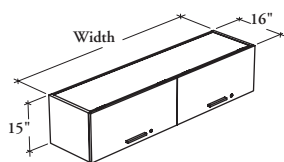

mounted storage & accessories

Xpress

BOFL

Overhead Cabinet – Solid Flipper Door(s)

This cabinet is a lockable mounted storage unit that supplies overhead storage in a variety of widths.

WHAT'S INCLUDED

1 overhead cabinet, wall-mounted supports when specified, pulls, lock and keys, and components as listed below:

	Widths	
	24" to 48"	54" to 84"
Door	1	2
Divider	n/a	1

WHAT'S EXCLUDED

Wall Panel for Overhead Cabinet (B_WPO, if applicable) and accessories (BTU, BLTY, BLED, BOTB, and TBK6S).

NOTES

For the Wall Panel Mounted Style, specify the width according to the width of the Wall Panel for Overhead.

SAMPLE ORDER CODE

BOFL B	16	78	15	XS	ST	XS	7	7	Q	R
---------------	-----------	-----------	-----------	-----------	-----------	-----------	----------	----------	----------	----------

608

DIMENSIONS INCHES / MM