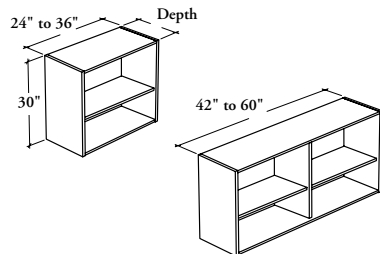

mounted storage & accessories

Xpress

BODOL

Double Overhead Cabinet – Open

This cabinet is a mounted storage unit that supplies double overhead storage in a variety of widths.

WHAT'S INCLUDED

1 double overhead cabinet, wall-mounted supports (as specified), 1 fixed-height shelf per compartment and 1 divider (42" to 60" only).

When Wall-Mounted (W) option is specified, only 16" depth is available.

When Linear LED Light Ready (L) option is specified, 24" width is **not** available.

Top for Overhead Cabinet (B_OT) **cannot** be installed on this product.

SAMPLE ORDER CODE

BODOL W	16	60	30	L	XS
----------------	-----------	-----------	-----------	----------	-----------

DIMENSIONS INCHES / MM

D	W	H
16 / 406	24 / 610	30 / 762
16 / 406	30 / 762	30 / 762
16 / 406	36 / 914	30 / 762
16 / 406	42 / 1067	30 / 762
16 / 406	48 / 1219	30 / 762
16 / 406	54 / 1372	30 / 762
16 / 406	60 / 1524	30 / 762