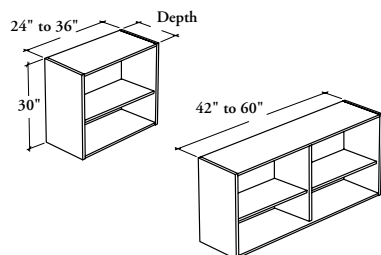

mounted storage & accessories

Xpress

BODOL

Double Overhead Cabinet – Open

This cabinet is a mounted storage unit that supplies double overhead storage in a variety of widths.

WHAT'S INCLUDED

1 double overhead cabinet, wall-mounted supports (as specified), 1 fixed-height shelf per compartment and 1 divider (42" to 60" only).

When Wall-Mounted (W) option is specified, only 16" depth is available.

When Linear LED Light Ready (L) option is specified, 24" width is **not** available.

Top for Overhead Cabinet (B_OT) **cannot** be installed on this product.

SAMPLE ORDER CODE

BODOL W	16	60	30	L	XS
----------------	-----------	-----------	-----------	----------	-----------

**DIMENSIONS
INCHES / MM**

D	W	H
16 / 406	24 / 610	30 / 762
16 / 406	30 / 762	30 / 762
16 / 406	36 / 914	30 / 762
16 / 406	42 / 1067	30 / 762
16 / 406	48 / 1219	30 / 762
16 / 406	54 / 1372	30 / 762
16 / 406	60 / 1524	30 / 762