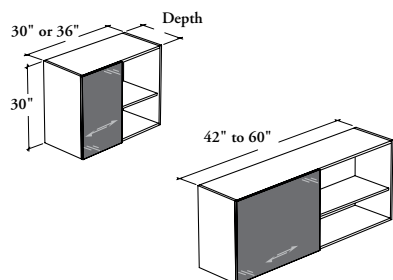

mounted storage & accessories

BODGS

Double Overhead Cabinet – Glass Overlay Sliding Door

This cabinet is a lockable mounted storage unit that supplies double overhead storage in a variety of widths.

WHAT'S INCLUDED

1 double overhead cabinet, wall-mounted supports (as specified), 1 overlay sliding door, 1 fixed-height shelf per compartment and 1 divider (54" and 60" only).

WHAT'S EXCLUDED

Wall Panel for Overhead Cabinet (B_WCC), Wall Panel for Overhead Cabinet and Shelf (B_WCO) and accessories (BLEDD or BLEDS).

NOTES

For the Wall Panel Mounting Style (B), specify the width according to the width of the Wall Panel for Overhead Cabinet.

When Wall-Mounted (W) option is specified, only 16" depth is available.

Top for Overhead Cabinet (B_OT) **cannot** be installed on this product.