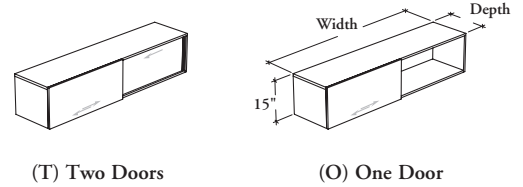

BOCSS

Overhead Cabinet – Solid Overlay Sliding Door

This cabinet is a mounted storage unit that supplies overhead storage in a variety of widths.

WHAT'S INCLUDED

One Door Configuration: 1 overhead cabinet, wall-mounted supports when specified, 1 overlay sliding door and 1 divider (54" to 84" only).

NOTES

For the Wall Panel Mounted Style, specify the width according to the width of the Wall Panel for Overhead.

Only the Flintwood Overlay Door Finish and Inset Door Finish can be specified when Flintwood Case Finish is specified.

When Wall Panel Mounted (B) option is specified, only 18" depth is available.

When Wall-Mounted (W) option is specified, only 16" depth is available.

Inset Door Finish and Pull Finish options are **not** available, when One Door Configuration (O) is specified.