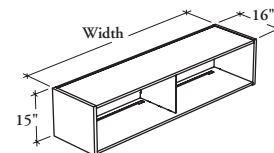

BOCO

**Overhead Cabinet with Metal Shelf
– Open**

This cabinet is an open mounted storage unit that supplies overhead storage in a variety of widths

WHAT'S INCLUDED

1 overhead cabinet, wall-mounted supports when specified, and 1 divider (54" to 84" only).

WHAT'S EXCLUDED

Wall Panel for Overhead Cabinet (B_WPO, if applicable), Top for Overhead Cabinet (B_OT), and accessories (BTU, BLTY, BLED, BÖTB, and TBK6S).

NOTES

For the Wall Panel Mounted Style, specify the width according to the width of the Wall Panel for Overhead.

SAMPLE ORDER CODE

BOCO W	16	72	15	XS	7
---------------	-----------	-----------	-----------	-----------	----------

**DIMENSIONS
INCHES / MM**

D	W	H
16 / 406	24 / 610	15 / 381
16 / 406	30 / 762	15 / 381
16 / 406	36 / 914	15 / 381
16 / 406	42 / 1067	15 / 381
16 / 406	48 / 1219	15 / 381
16 / 406	54 / 1372	15 / 381
16 / 406	60 / 1524	15 / 381
16 / 406	66 / 1676	15 / 381
16 / 406	72 / 1829	15 / 381
16 / 406	78 / 1981	15 / 381
16 / 406	84 / 2134	15 / 381