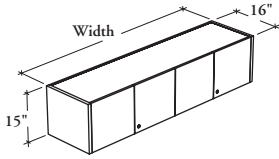

mounted storage & accessories

Xpress

BOCL

Overhead Cabinet – Solid Hinged Doors

This cabinet is a lockable mounted storage unit that supplies overhead storage in a variety of widths.

WHAT'S INCLUDED

1 overhead cabinet, wall-mounted supports when specified, locks and keys, and components as listed below:

	Widths			
	24" to 36"	42" to 54"	60" to 78"	84"
Door	2	3	4	5
Divider	n/a	1	1	2

WHAT'S EXCLUDED

Wall Panel for Overhead Cabinet (B_WPO, if applicable), Top for Overhead Cabinet (B_OT), and accessories (BTU, BLTY, BLED, BOTB, and TBK6S).

NOTES

For the Wall Panel Mounted Style, specify the width according to the width of the Wall Panel for Overhead.

PRODUCT OPTIONS

Mounting Style	Depth	Width	Height	Door Front Finish	Edge Trim Finish (For Source or Foundation Lam. Fronts only)	Case Finish	Shelf Finish	Key Style
B Wall Panel Mounted	16	24, 30, 36, 42, 48, 54, 60, 66, 72, 78, 84	15	Source Laminate	Edge Trim Colors	Source Laminate Flintwood (No Cathedral)	Foundation Mica Coordinate Colors	N No Lock
W Wall-Mounted				Foundation Laminate Flintwood (No Cathedral)				K Keyed Alike R Keyed Randomly

SAMPLE ORDER CODE

BOCL B	16	54	15	XS	ST	XS	Q	K

DIMENSIONS INCHES / MM

D	W	H
16 / 406	24 / 610	15 / 381
16 / 406	30 / 762	15 / 381
16 / 406	36 / 914	15 / 381
16 / 406	42 / 1067	15 / 381
16 / 406	48 / 1219	15 / 381
16 / 406	54 / 1372	15 / 381
16 / 406	60 / 1524	15 / 381
16 / 406	66 / 1676	15 / 381
16 / 406	72 / 1829	15 / 381
16 / 406	78 / 1981	15 / 381
16 / 406	84 / 2134	15 / 381

PRICING

SOURCE LAMINATE CASE FINISH

FLINTWOOD CASE FINISH

DOOR FRONT FINISH

Source Laminate	Foundation Laminate	Flintwood	Flintwood
557	588	715	1312
587	625	847	1466
620	669	979	1622
721	740	1126	1809
775	840	1271	1997
825	896	1417	2185
907	984	1550	2339
935	1019	1682	2494
978	1077	1814	2649
1006	1111	1960	2837
1117	1229	2105	3025

610