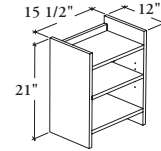

B M S M

Shelving Module

This shelving module can be installed along the side gable of hutches.

WHAT'S INCLUDED

1 shelving module, 2 fixed shelves and 1 adjustable shelf.

NOTES

The Shelving Module accommodates letter- and legal-size paper but does not accept legal size folders.

PRODUCT OPTIONS

Depth	Width	Height	Finish
12	15	21	Source Laminate

SAMPLE ORDER CODE

BMSM 12	15	21	LE
----------------	-----------	-----------	-----------

**DIMENSIONS
INCHES / MM**

D	W	H
12 / 305	15 / 381	21 / 533