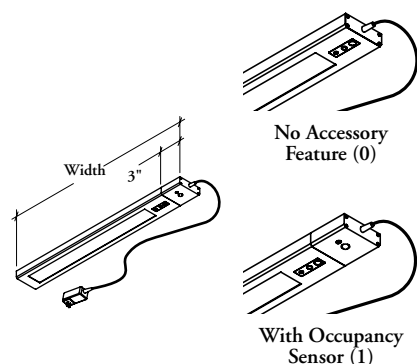

Xpress

BLYTU

Tangent Undercabinet Light

This light is mounted to the underside of hutches, standard or cubic overhead cabinets or standard wall cabinets. It provides task lighting for the worksurface.

WHAT'S INCLUDED

1 tangent undercabinet light of specified width, attachment hardware for both metal and wood overhead cabinets (magnets, mounting plates and screws), and 10' cord with detachable power adapter face.

NOTES

Input voltage 100 - 240 V.

Output voltage 24 V 1A.

20" wide light can be used with 24" to 84" wide overheads.

23" wide light can be used with 30" to 84" wide overheads.

30" and 33" wide lights can be used with 42" to 84" wide overheads.

SAMPLE ORDER CODE

BLYTU 24	20	A	AC
-----------------	-----------	----------	-----------

DIMENSIONS INCHES / MM

W
20 / 508
23 / 584
30 / 762
33 / 838
40 / 1016
43 / 1092

PRICING

NO ACCESSORY FEATURE (0)	WITH OCCUPANCY SENSOR (1)
268	n/a
n/a	340
367	n/a
n/a	437
466	n/a
n/a	535