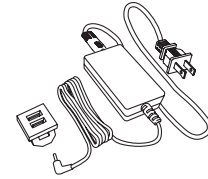

BLUSB

Dual USB Charging Outlet

This product snaps into the space of one data port.

WHAT'S INCLUDED

1 USB charging outlet, 2 USB charging ports, and power supply with power cord.

WHAT'S EXCLUDED

Data Box, Power/Data Center, Power Cube, Recessed Power/Data Module or Power Bar and Cover included with Wall Panels.

NOTES

2,000 mA of Charging Power.

5 Volts Direct Current.

PRODUCT OPTIONS

Cord Length	Finish
144 (Inches)	YN Platinum Grey Coordinate

SAMPLE ORDER CODE

BLUSB 144	YN
-----------	----

PRICING