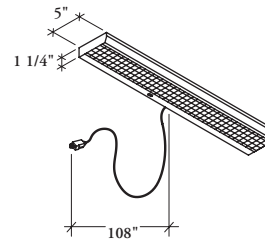

BLTY

Mounted Storage Utility Light

The Mounted Storage Utility Light is magnet-mounted to the underside of hutches or standard or cubic overhead cabinets. It provides task lighting for the worksurface.

WHAT'S INCLUDED

1 light, 1 fluorescent bulb, 2 wire management clips, and mounting hardware.

NOTES

For countries other than those listed, contact Teknion's Customer Service.

The width should be one size smaller than the width of the cabinet under which the light is mounted.

Not all finishes are available as Xpress. Please see Xpress catalogue and/or specification software for details.

PRODUCT OPTIONS

Width	Plug Option	Optional Feature	Country of Installation	Finish
24, 36, 48	0 Standard 2 Built-In Resettable Breaker	0 Light Only	A Canada/U.S.A.	C Latte E Ebony J Granite Q Storm White 7 Platinum

SAMPLE ORDER CODE

BLTY 24	0	0	A	E

CONFIGURATION

W
24 / 610
36 / 914
48 / 1219

PRICING

STANDARD (0)

Latte (C)/Ebony (E)/Granite (J) or Storm White (Q)	Platinum (7)
273	317
342	385
370	415

BUILT-IN RESETTABLE BREAKER UPCHARGE

65	65