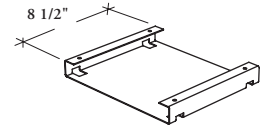

This metal support is installed under Standard Wall Cabinets to allow for the installation of a Universal Light.

WHAT'S INCLUDED

1 cabinet adapter with mounting hardware.

NOTES

This product is finished in Black.

B L S A Cabinet Adapter for Universal Light

PRODUCT OPTIONS

Cabinet Depth

18

SAMPLE ORDER CODE

BLSA 18

PRICING

36