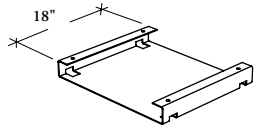

Xpress

B L S A **Cabinet Adapter for Universal Light**

The metal support is installed under Standard Wall Cabinets to allow for the installation of a Universal Light.

WHAT'S INCLUDED

1 cabinet adapter with mounting hardware.

NOTES

This product is finished in Black.

OPTIONS

Cabinet Depth

18

SAMPLE ORDER CODE

BLSA 18

PRICING