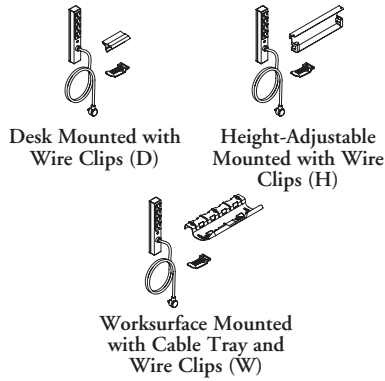

Xpress

BLPP

Plug-In Power Bar

No Mounting Hardware (N)

This power bar has four outlets and may be connected to a wall outlet, multi-outlet strip or other power source.

WHAT'S INCLUDED

1 plug-in power bar and accessories listed below:

	Configuration (as specified)			
	D	H	N	W
Wire Management Clip	6	2	n/a	6
Cable Tray (BLCT)	n/a	n/a	n/a	1
Adjoining Clip	1	n/a	n/a	n/a
Underworksurface Bracket	n/a	1	n/a	n/a

NOTES

This product has a flat 45° plug.

This product is finished in Clear Anodized.

The wire management clips, adjoining clips and cable tray are finished in Black only.

PRODUCT OPTIONS

Configuration	Length
N No Mounting Hardware	072, 120, 180
D Desk Mounted with Wire Clips	
H Height-Adjustable Mounted with Wire Clips	
W Worksurface Mounted with Cable Tray and Wire Clips	

SAMPLE ORDER CODE

BLPP D	072
---------------	------------

DIMENSIONS INCHES / MM

L
72 / 1829
120 / 3048
180 / 4572

PRICING

CONFIGURATION			
Desk Mounted with Wire Clips (D) or Worksurface Mounted with Cable Tray & Wire Clips (W)	No Mounting Hardware (N)	Height-Adjustable Mounted with Wire Clips (H)	
192	166	199	
202	176	209	
257	231	264	