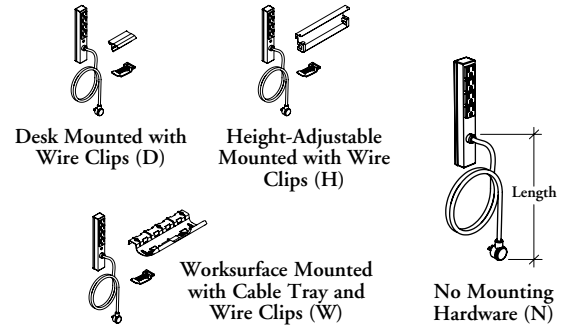

This power bar has four outlets and may be connected to a wall outlet, multi-outlet strip or other power source.

BLPP

Plug-In Power Bar

WHAT'S INCLUDED

1 plug-in power bar and accessories listed below:

	Configuration (as specified)			
	D	H	N	W
Wire Management Clip	6	2	n/a	6
Cable Tray (BLCT)	n/a	n/a	n/a	1
Adjoining Clip	1	n/a	n/a	n/a
Underworksurface Bracket	n/a	1	n/a	n/a

NOTES

This product has a flat 45° plug.

This product is finished in Clear Anodized.

The wire management clips, adjoining clips and cable tray are finished in Black only.

PRODUCT OPTIONS

Configuration	Length
N No Mounting Hardware	072, 120, 180
D Desk Mounted with Wire Clips	
H Height-Adjustable Mounted with Wire Clips	
W Worksurface Mounted with Cable Tray and Wire Clips	

SAMPLE ORDER CODE

BLPP D	072
---------------	------------

**DIMENSIONS
INCHES / MM**

L
72 / 1829
120 / 3048
180 / 4572

PRICING

CONFIGURATION			
L	Desk Mounted with Wire Clips (D) or Worksurface Mounted with Cable Tray & Wire Clips (W)	No Mounting Hardware (N)	Height-Adjustable Mounted with Wire Clips (H)
	72 / 1829	253	217
120 / 3048	269	233	275
180 / 4572	339	303	349