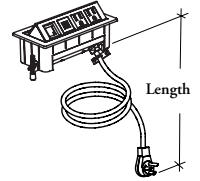

The Power/Data Center is used to provide quick power, data and USB access at the worksurface level.

**WHAT'S INCLUDED**

1 power/data center, voice/data adapters, and template.

**NOTES**

This product can also be specified as an option when ordering worksurfaces and tables.

**BLMC**  
**Power/Data Center**

**PRODUCT OPTIONS**

Length (Inches)	Configuration	Finish
072, 120	<b>221</b> 2 Power / 2 USB / 1 Data	<b>B</b> Soft Gris
	<b>301</b> 3 Power / 0 USB / 1 Data	<b>E</b> Ebony