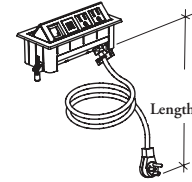

The Power/Data Center is used to provide quick power, data and USB access at the worksurface level.

B L M C

Power/Data Center

WHAT'S INCLUDED

1 power/data center, voice/data adapters, and template.

NOTES

This product can also be specified as an option when ordering worksurfaces and tables.

PRODUCT OPTIONS

Length (Inches)	Configuration	Finish
072, 120	221 2 Power / 2 USB / 1 Data	B Soft Gris
	301 3 Power / 0 USB / 1 Data	E Ebony

SAMPLE ORDER CODE

BLMC 072	221	E
-----------------	------------	----------

**DIMENSIONS
INCHES / MM**

L
72 / 1829
120 / 3048

PRICING

CONFIGURATION	
221	301
222	168
237	184