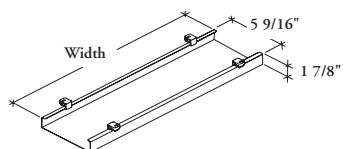

Xpress

BLEPT Power Tray

The Power Tray mounts to allow access to the receptacles for managing wires and power bar.

WHAT'S INCLUDED

1 power tray, 1 power bar bracket and mounting hardware.

WHAT'S EXCLUDED

Plug-In Power Bar – No Mounting Hardware (BLPPN).

NOTES

The width to specified depends on products and supports and/or secondary desk selected. For details, refer to the Application Guide.

The Plug-In Power Bar (BLPPN) can be placed to this product.

PRODUCT OPTIONS

Width	Worksurface Style	Finish
24, 30, 36, 42, 48, 54, 60, 66, 72	G Glass Top S Standard Solid Top (D, M, X)	Foundation Mica Coordinate Colors

SAMPLE ORDER CODE

BLEPT 66	G	E
-----------------	----------	----------

DIMENSIONS INCHES / MM

W
24 / 610
30 / 762
36 / 914
42 / 1067
48 / 1219
54 / 1372
60 / 1524
66 / 1676
72 / 1829

PRICING

61
70
79
89
97
106
117
127
134