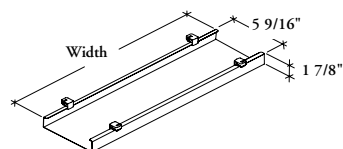

Xpress

BLEPT Power Tray

The Power Tray mounts to allow access to the receptacles for managing wires and power bar.

WHAT'S INCLUDED

1 power tray, 1 power bar bracket and mounting hardware.

WHAT'S EXCLUDED

Plug-In Power Bar – No Mounting Hardware (BLPPN).

NOTES

The width to specified depends on products and supports and/or secondary desk selected. For details, refer to the Application Guide.

The Plug-In Power Bar – No Mounting Hardware (BLPPN) can be placed beside the tray and fixed with a Power Bar Bracket.

SAMPLE ORDER CODE

| | | |
|-----------------|----------|----------|
| BLEPT 66 | G | E |
|-----------------|----------|----------|

DIMENSIONS INCHES / MM

| W |
|-----------|
| 24 / 610 |
| 30 / 762 |
| 36 / 914 |
| 42 / 1067 |
| 48 / 1219 |
| 54 / 1372 |
| 60 / 1524 |
| 66 / 1676 |
| 72 / 1829 |