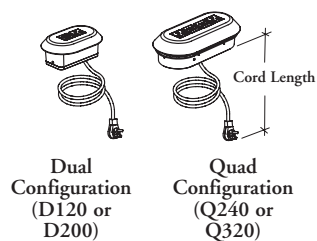

Xpress

BLEPP Power Pill

The Power Pill provides access to power and USB to a worksurface.

WHAT'S INCLUDED

Dual Configuration: 1 power pill, 2 wire clips and mounting hardware.

Quad Configuration: 1 power pill, 2 wire clips, skirt and mounting hardware.

NOTES

Complete wired Power Pill with cord. Mounting bracket assembly with wire management and mounting hardware.

Not all configurations apply to all worksurface types. Refer to the Application Guide for more details.