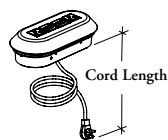

Xpress

BLEPP Power Pill

Quad Configuration
(Q240 or Q320)

Dual Configuration
(D120 or D200)

The Power Pill provides access to power and USB to a worksurface.

WHAT'S INCLUDED

Dual Configuration: 1 power pill, 2 wire clips and mounting hardware.

Quad Configuration: 1 power pill, 2 wire clips, skirt and mounting hardware.

NOTES

USB-A Output: 5VDC (10 Watts).

Complete wired Power Pill with cord. Mounting bracket assembly with wire management and mounting hardware.