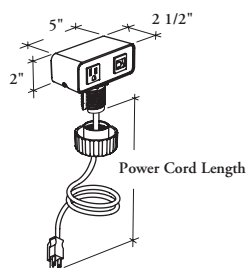

Xpress

BLEPC

Power Cube

This product is mounted above a worksurface and fixed inside Square Grommet. It is used to provide quick power, data and USB access at the worksurface level.

WHAT'S INCLUDED

1 power cube with a twistable attachment ring and square grommet ring.

NOTES

Must be installed in Square Grommet Ring.

Data Faceplate **not** included (if specified).

The grommet style option can be specified on worksurface to allow Power Cube installation.

Not all finishes are available as Xpress, Please see Xpress catalogue and/or specification software for details.

PRODUCT OPTIONS

Configuration	Mounting Option	Power Cord Length	Case and Front Finish
D Power/Data (Shown)	S Square Grommet – Standard Solid Top (D, M, X)	120, 180 (Inches)	Foundation
P Power/Power			Accent
U Power/USB Charger			Mica

SAMPLE ORDER CODE

BLEPC D	S	120	7
----------------	----------	------------	----------

DIMENSIONS INCHES / MM

L
120 / 3048
180 / 4572

PRICING

Power/Power (P)	Power/Data (D)	Power/USB Charger (U)
194	212	264
244	260	313