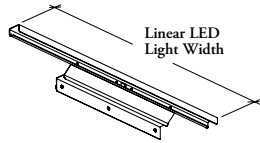

Xpress

BLEDW

Support for Linear LED Light – Wall Panel

This support provides a base for the Linear LED Light (BLEDD), when mounted on top of a Wall Panel. It can be positioned anywhere along the width of the Wall Panel.

WHAT'S INCLUDED

1 support for linear LED light – wall panel and mounting hardware.

WHAT'S EXCLUDED

Wall Panels and Linear LED Light.

NOTES

24" wide light support can be used with 30" to 90" wide Wall Panels.