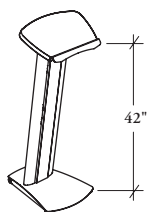

meeting tables

B L C N

Lectern

The Lectern provides a speaking podium for formal presentations. It can receive letter and legal size paper, as well as a laptop.

WHAT'S INCLUDED

1 lectern, 2 casters, and 1 handle.

PRODUCT OPTIONS

Height	Surface Finish	Edge Trim Style	Edge Trim Finish	Case Finish	Support Finish
42	Foundation Laminate	6 Straight Trim	Edge Trim Colors	Source Laminate	Foundation Mica

SAMPLE ORDER CODE

BLCN 42	2E	6	4E	LE	E
---------	----	---	----	----	---

DIMENSIONS INCHES / MM

H
42 / 1067

PRICING

Foundation Laminate
1119