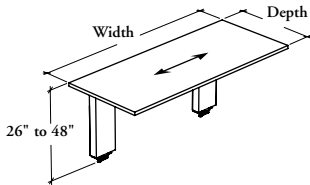

multi-level workstations

Xpress

B H _ W B

Height-Adjustable Rectangular Worksurface – Mid-Height

One Table
One Plug

This height-adjustable worksurface allows to work at seated and standing positions. It must only be mounted on a Mid-Height Kneespace Module for Height-Adjustability (BHKHA or BHKFH).

WHAT'S EXCLUDED

Mid-Height Kneespace Module for Height-Adjustability and Mid-Height Kneespace Module for Height-Adjustability and Fixed Run-Off.

NOTES

Multi-Functional Drawer **cannot** be used with this product.