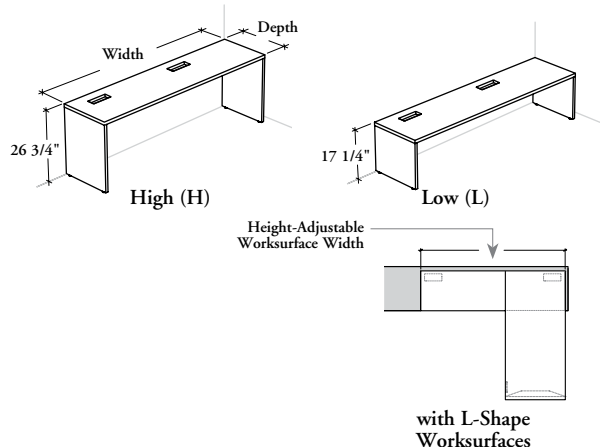

## Secondary Desk for Height-Adjustable L-Shape Worksurface

This desk supports a Height-Adjustable L-Shape Worksurfaces (BH\_LB, BH\_L, BH\_LT), a Wall Panel and Mounted Towers. It must be installed against a wall.