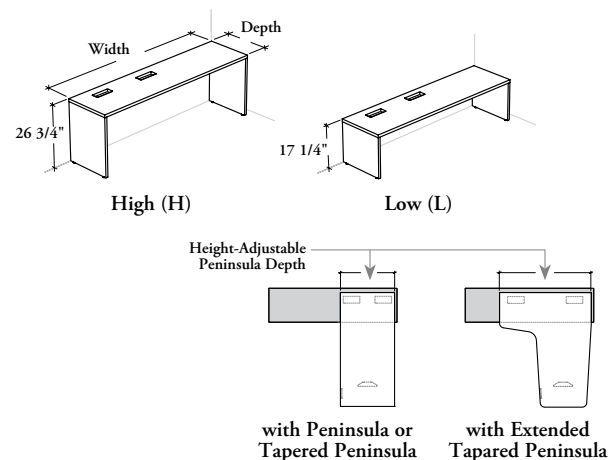

multi-level workstations

Xpress

BH_S B

Secondary Desk – Height-Adjustable Peninsula

This desk supports a Height-Adjustable Peninsula (BH_TP, BH_TT or BH_PE), a Wall Panel and Mounted Towers. It must be installed against a wall.

WHAT'S INCLUDED

1 worksurface, 2 gables, 1 or 2 reinforcing bars, 1 rectangular cut-out with grommets (as specified), and mounting hardware.

WHAT'S EXCLUDED

Height-Adjustable Peninsulas, Wall Panels, Mounted Towers and Storage for Secondary Desk.

NOTES

For more details on Height-Adjustable Peninsula position and secondary desk, refer on Application Guide.

When 35" or 40" deep Height-Adjustable Peninsula is selected, 00" wide Worksurface Position is **not** available.