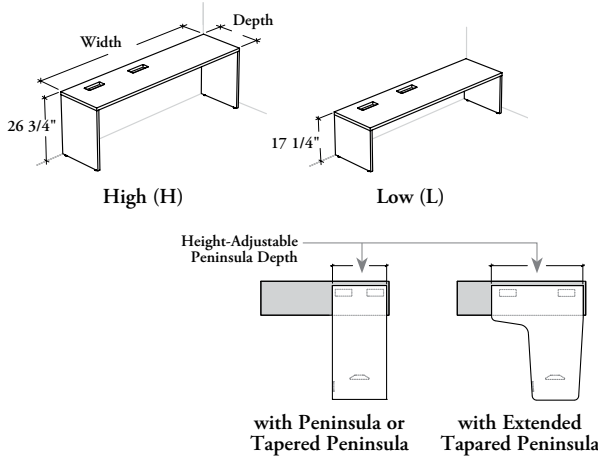

multi-level workstations

Xpress

BH_S B

Secondary Desk – Height-Adjustable Peninsula

This desk supports a Height-Adjustable Peninsula (BH_TP, BH_TT or BH_PE), a Wall Panel and Mounted Towers. It must be installed against a wall.

WHAT'S INCLUDED

1 worksurface, 2 gables, 1 or 2 reinforcing bars, 1 rectangular cut-out with grommets (as specified), and mounting hardware.

WHAT'S EXCLUDED

Height-Adjustable Peninsulas, Wall Panels, Mounted Towers and Storage for Secondary Desk.

NOTES

For more details on Height-Adjustable Peninsula position and secondary desk, refer on Application Guide.

When 35" or 40" deep Height-Adjustable Peninsula is selected, 00" wide Worksurface Position is **not** available.