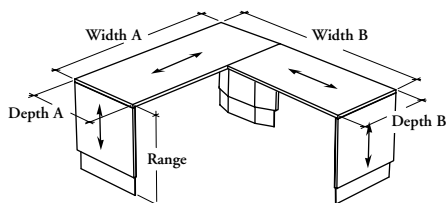

## Height-Adjustable L-Shape Desk – Bevel Bases

One Table  
One Plug

This height-adjustable L-shape desk combines two rectangular worksurfaces allowing users to work on either side of the workstation and to work at seated and standing positions.

### Height-Adjustable L-Shape Desk – Bevel Bases (Continued)

DIMENSIONS – INCHES  
FOR MM X BY 25.4