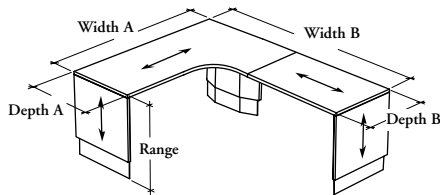

## Height-Adjustable L-Shape Corner Desk – Bevel Bases

One Table  
One Plug

This height-adjustable L-shape desk combines an extended corner worksurface and a rectangular worksurface allowing users to work on either side of the workstation and to work at seated and standing positions.

### Height-Adjustable L-Shape Corner Desk – Bevel Bases (Continued)

DIMENSIONS – INCHES  
FOR MM X BY 25.4