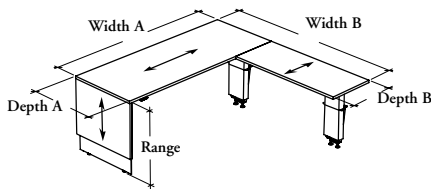

multi-level workstations

Xpress

B H _ L B

Height-Adjustable L-Shape Run-Off – Bevel Base

One Table
One Plug

This height-adjustable L-shape desk allows to work at seated and standing positions. It can be mounted on a Mid-Height Kneespace Module for Height-Adjustability (BHKHA) or on a Secondary Desk for Height-Adjustable L-Shape Worksurface – High or Low (BH_SL) at one end and is supported by a Bevel Base at the other.